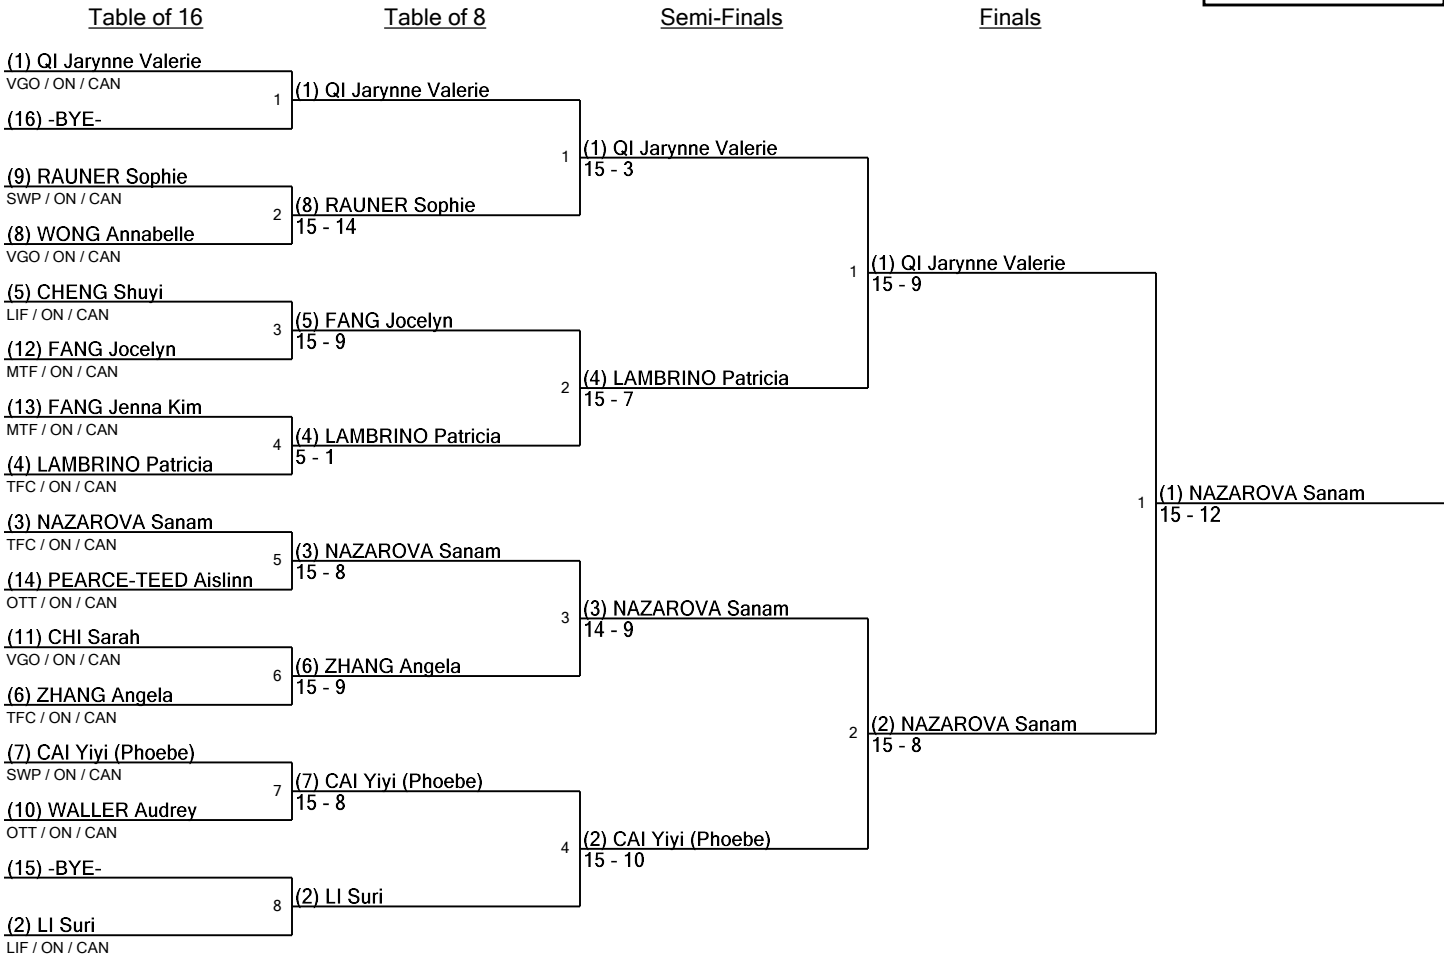

www.FencingTime.com

Junior Women's Epee

Final Ranking

Tournament: Epee OFA Circuit Youth #3, Junior #2, Veteran #3

Date: February 12, 2023 - 8:00 AM

FIE Document: FE_FIE_0012

Place	Name	Clubs	Region	Country	Birthdate
1	NAZAROVA Sanam	TFC	ON	CAN	2009-01-01
2	QI Jarynne Valerie	VGO	ON	CAN	2008-01-01
3T	CAI Yiyi (Phoebe)	SWP	ON	CAN	2009-01-01
3T	LAMBRINO Patricia	TFC	ON	CAN	2007-01-01
5	LI Suri	LIF	ON	CAN	2007-01-01
6	ZHANG Angela	TFC	ON	CAN	2007-01-01
7	RAUNER Sophie	SWP	ON	CAN	2008-01-01
8	FANG Jocelyn	MTF	ON	CAN	2008-01-01
9	CHENG Shuyi	LIF	ON	CAN	2006-01-01
10	WONG Annabelle	VGO	ON	CAN	2007-01-01
11	WALLER Audrey	OTT	ON	CAN	2006-01-01
12	CHI Sarah	VGO	ON	CAN	2008-01-01
13	FANG Jenna Kim	MTF	ON	CAN	2009-01-01
14	PEARCE-TEED Aislinn	OTT	ON	CAN	2007-01-01