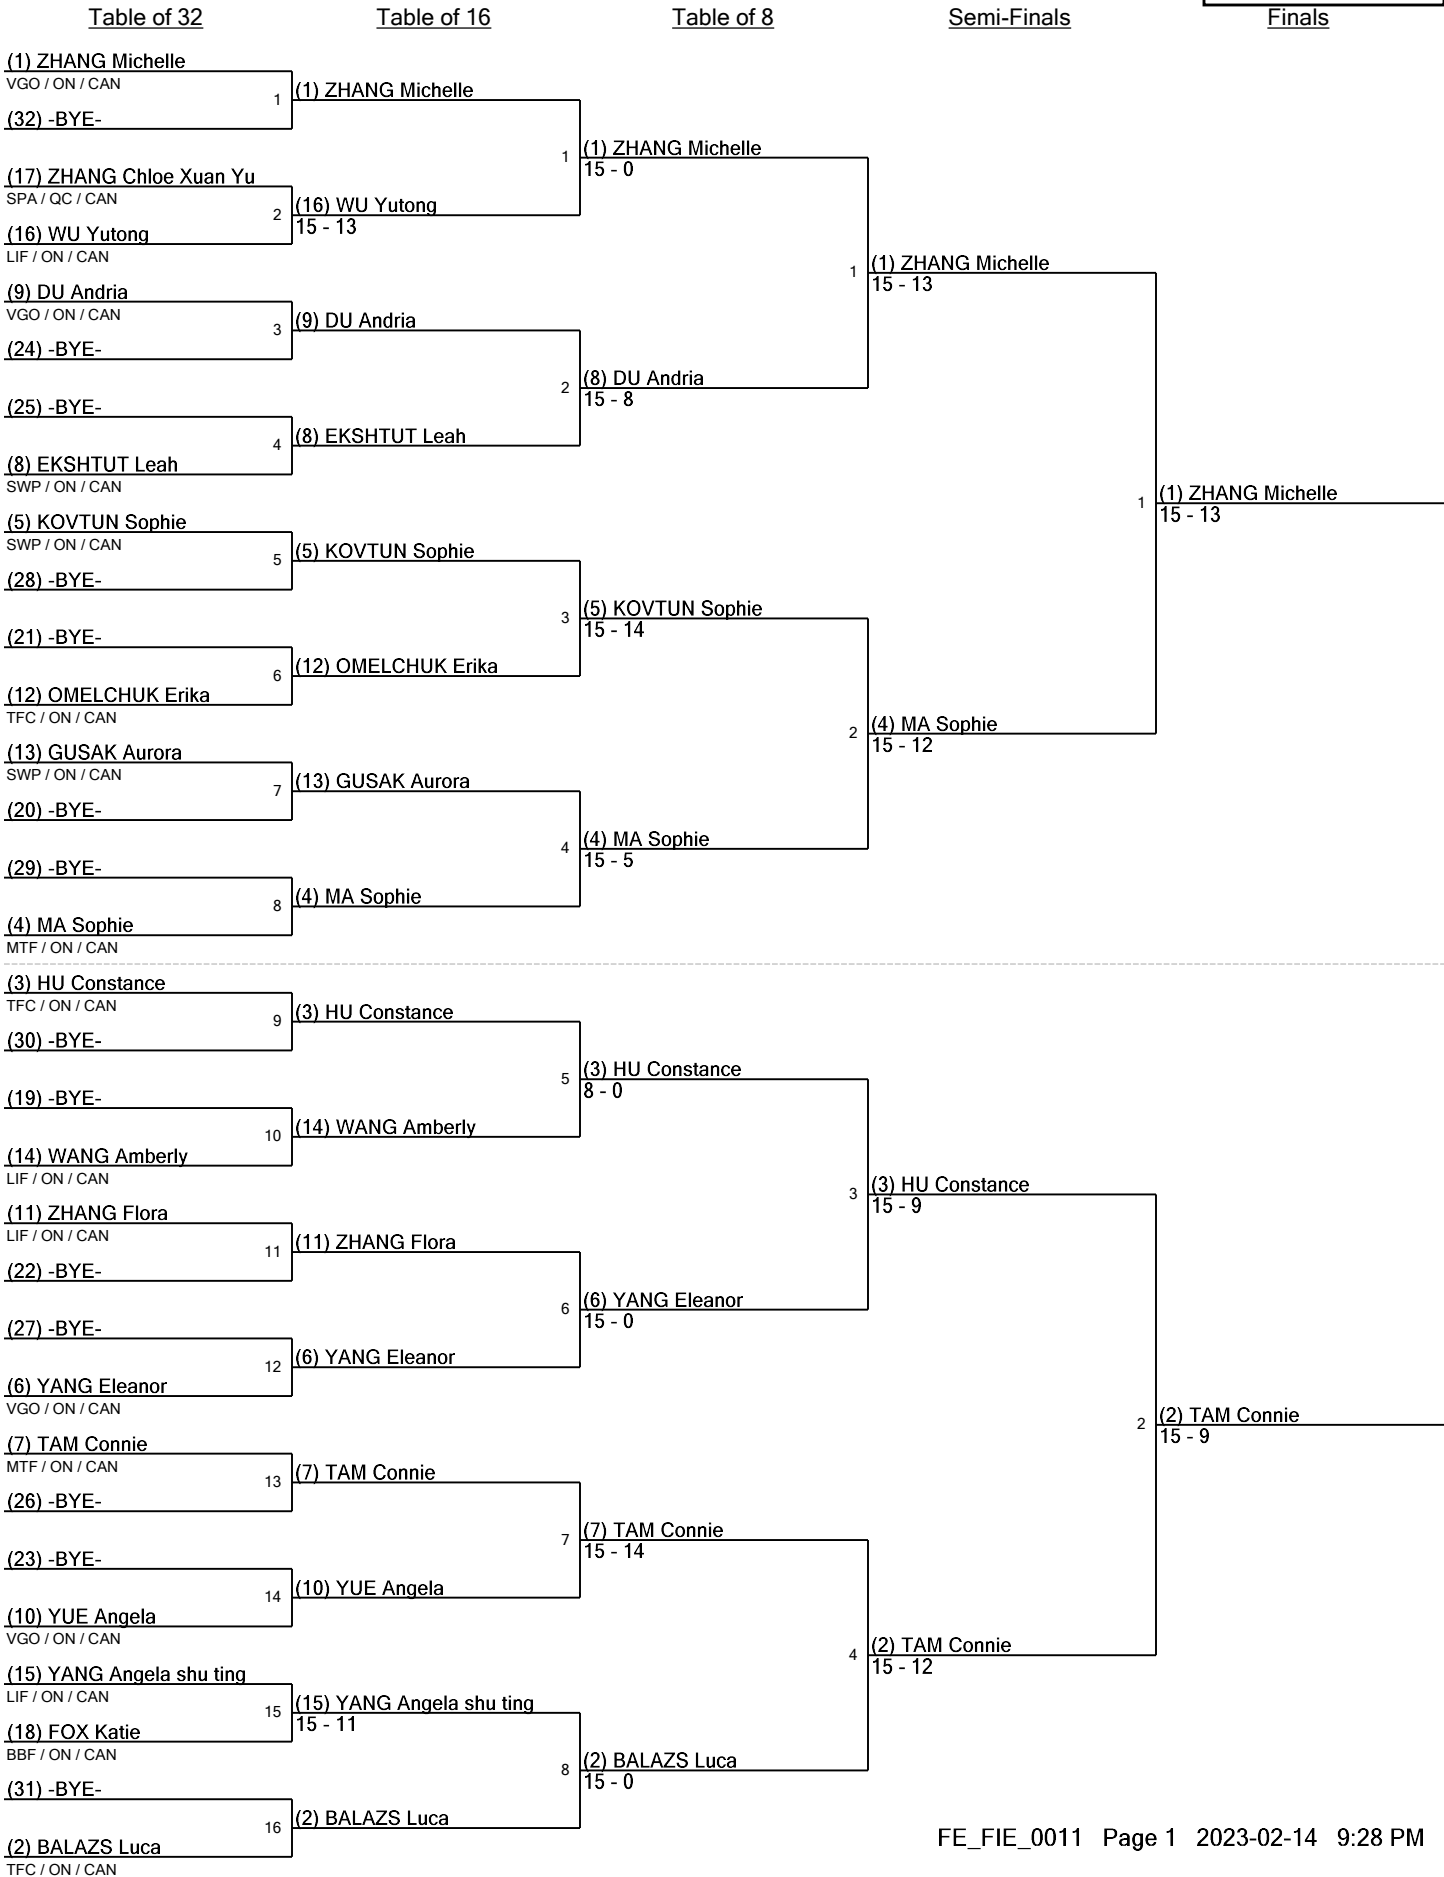

www.FencingTime.com

U-13 Women's Epee Seeding for Round #2 - DE

U13WE

Tournament: Epee OFA Circuit Youth #3, Junior #2, Veteran #3
Date: February 12, 2023 - 9:30 AM
FIE Document: FE_FIE_0008

Seed	Name	Club	Region	Country	V	V/M	HS	HR	Ind	Notes
1	ZHANG Michelle	VGO	ON	CAN	5	1.00	25	7	+18	Advanced
2	BALAZS Luca	TFC	ON	CAN	4	0.80	22	10	+12	Advanced
3	HU Constance	TFC	ON	CAN	4	0.80	18	8	+10	Advanced
4	MA Sophie	MTF	ON	CAN	4	0.80	19	10	+9	Advanced
5	KOVTUN Sophie	SWP	ON	CAN	4	0.80	21	14	+7	Advanced
6	YANG Eleanor	VGO	ON	CAN	4	0.80	22	18	+4	Advanced
7	TAM Connie	MTF	ON	CAN	3	0.60	22	14	+8	Advanced
8	EKSHTUT Leah	SWP	ON	CAN	3	0.60	21	13	+8	Advanced
9	DU Andria	VGO	ON	CAN	3	0.60	21	14	+7	Advanced
10	YUE Angela	VGO	ON	CAN	3	0.60	12	10	+2	Advanced
11	ZHANG Flora	LIF	ON	CAN	3	0.60	19	18	+1	Advanced
12	OMELCHUK Erika	TFC	ON	CAN	2	0.40	18	18	0	Advanced
13	GUSAK Aurora	SWP	ON	CAN	1	0.20	10	20	-10	Advanced
14	WANG Amberly	LIF	ON	CAN	1	0.20	8	22	-14	Advanced
15	YANG Angela shu ting	LIF	ON	CAN	1	0.20	9	24	-15	Advanced
16	WU Yutong	LIF	ON	CAN	0	0.00	8	20	-12	Advanced
17	ZHANG Chloe Xuan Yu	SPA	QC	CAN	0	0.00	6	23	-17	Advanced
18	FOX Katie	BBF	ON	CAN	0	0.00	7	25	-18	Advanced