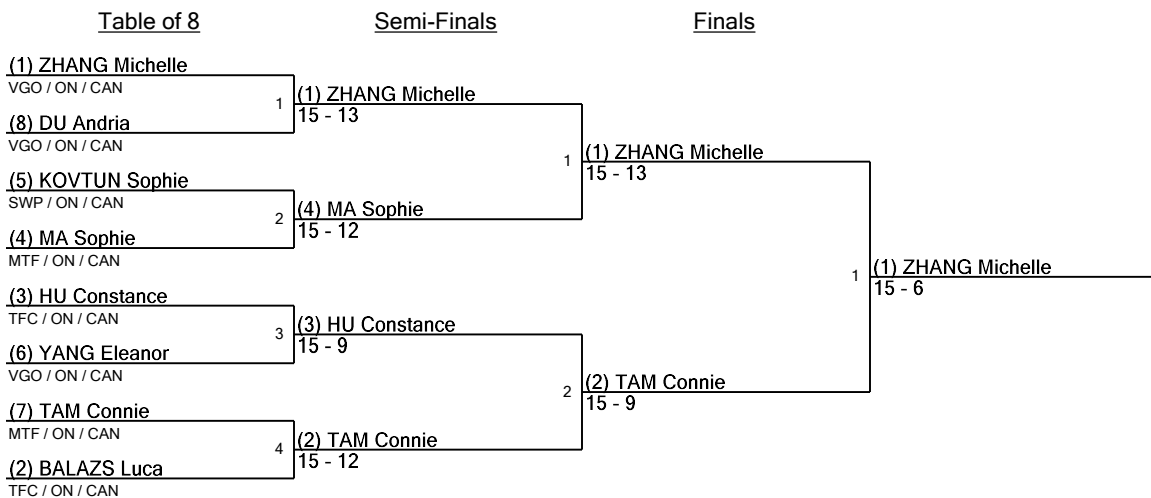

www.FencingTime.com

U-13 Women's Epee Seeding for Round #2 - DE

U13WE

Tournament: Epee OFA Circuit Youth #3, Junior #2, Veteran #3
Date: February 12, 2023 - 9:30 AM
FIE Document: FE_FIE_0008

Seed	Name	Club	Region	Country	V	V/M	HS	HR	Ind	Notes
1	ZHANG Michelle	VGO	ON	CAN	5	1.00	25	7	+18	Advanced
2	BALAZS Luca	TFC	ON	CAN	4	0.80	22	10	+12	Advanced
3	HU Constance	TFC	ON	CAN	4	0.80	18	8	+10	Advanced
4	MA Sophie	MTF	ON	CAN	4	0.80	19	10	+9	Advanced
5	KOVTUN Sophie	SWP	ON	CAN	4	0.80	21	14	+7	Advanced
6	YANG Eleanor	VGO	ON	CAN	4	0.80	22	18	+4	Advanced
7	TAM Connie	MTF	ON	CAN	3	0.60	22	14	+8	Advanced
8	EKSHTUT Leah	SWP	ON	CAN	3	0.60	21	13	+8	Advanced
9	DU Andria	VGO	ON	CAN	3	0.60	21	14	+7	Advanced
10	YUE Angela	VGO	ON	CAN	3	0.60	12	10	+2	Advanced
11	ZHANG Flora	LIF	ON	CAN	3	0.60	19	18	+1	Advanced
12	OMELCHUK Erika	TFC	ON	CAN	2	0.40	18	18	0	Advanced
13	GUSAK Aurora	SWP	ON	CAN	1	0.20	10	20	-10	Advanced
14	WANG Amberly	LIF	ON	CAN	1	0.20	8	22	-14	Advanced
15	YANG Angela shu ting	LIF	ON	CAN	1	0.20	9	24	-15	Advanced
16	WU Yutong	LIF	ON	CAN	0	0.00	8	20	-12	Advanced
17	ZHANG Chloe Xuan Yu	SPA	QC	CAN	0	0.00	6	23	-17	Advanced
18	FOX Katie	BBF	ON	CAN	0	0.00	7	25	-18	Advanced