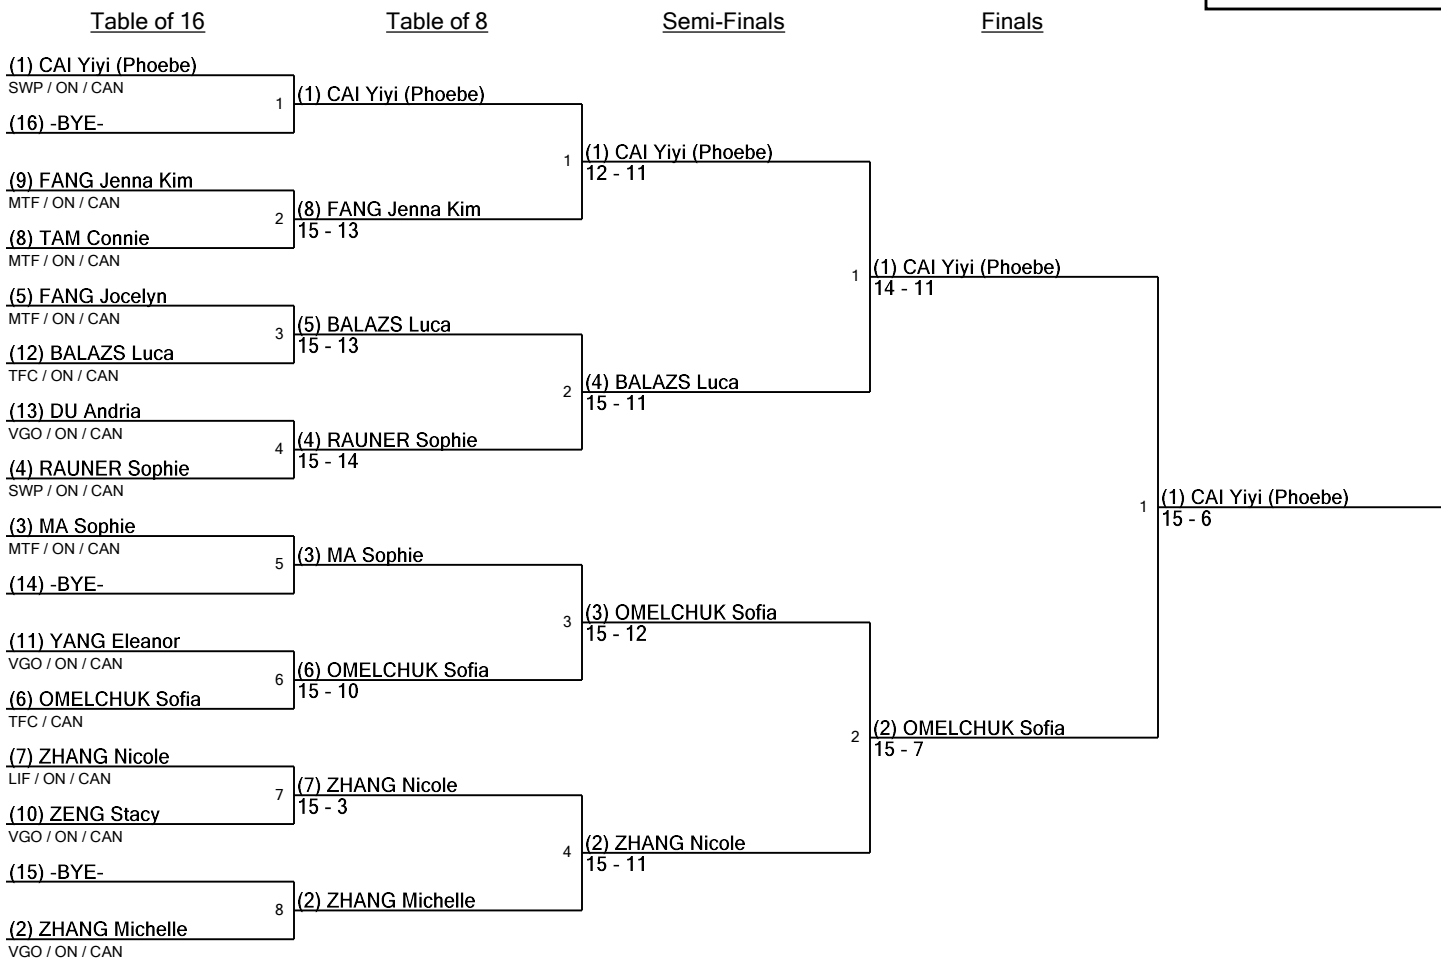

www.FencingTime.com

U-15 Women's Epee Seeding for Round #2 - DE

U15WE

Tournament: Epee OFA Circuit Youth #3, Junior #2, Veteran #3
Date: February 12, 2023 - 2:00 PM
FIE Document: FE_FIE_0008

Seed	Name	Club	Region	Country	V	V/M	HS	HR	Ind	Notes
1	CAI Yiyi (Phoebe)	SWP	ON	CAN	6	1.00	29	18	+11	Advanced
2	ZHANG Michelle	VGO	ON	CAN	5	0.83	29	16	+13	Advanced
3	MA Sophie	MTF	ON	CAN	4	0.80	24	14	+10	Advanced
4	RAUNER Sophie	SWP	ON	CAN	4	0.80	21	17	+4	Advanced
5	FANG Jocelyn	MTF	ON	CAN	3	0.60	20	16	+4	Advanced
6	OMELCHUK Sofia	TFC		CAN	3	0.60	21	18	+3	Advanced
7	ZHANG Nicole	LIF	ON	CAN	3	0.50	26	22	+4	Advanced
8	TAM Connie	MTF	ON	CAN	3	0.50	20	20	0	Advanced
9	FANG Jenna Kim	MTF	ON	CAN	2	0.33	17	24	-7	Advanced
10	ZENG Stacy	VGO	ON	CAN	1	0.20	13	21	-8	Advanced
11	YANG Eleanor	VGO	ON	CAN	1	0.17	18	28	-10	Advanced
12	BALAZS Luca	TFC	ON	CAN	1	0.17	15	26	-11	Advanced
13	DU Andria	VGO	ON	CAN	0	0.00	12	25	-13	Advanced
DNF	MUI Alexandra	TFC	ON	CAN						Withdrew