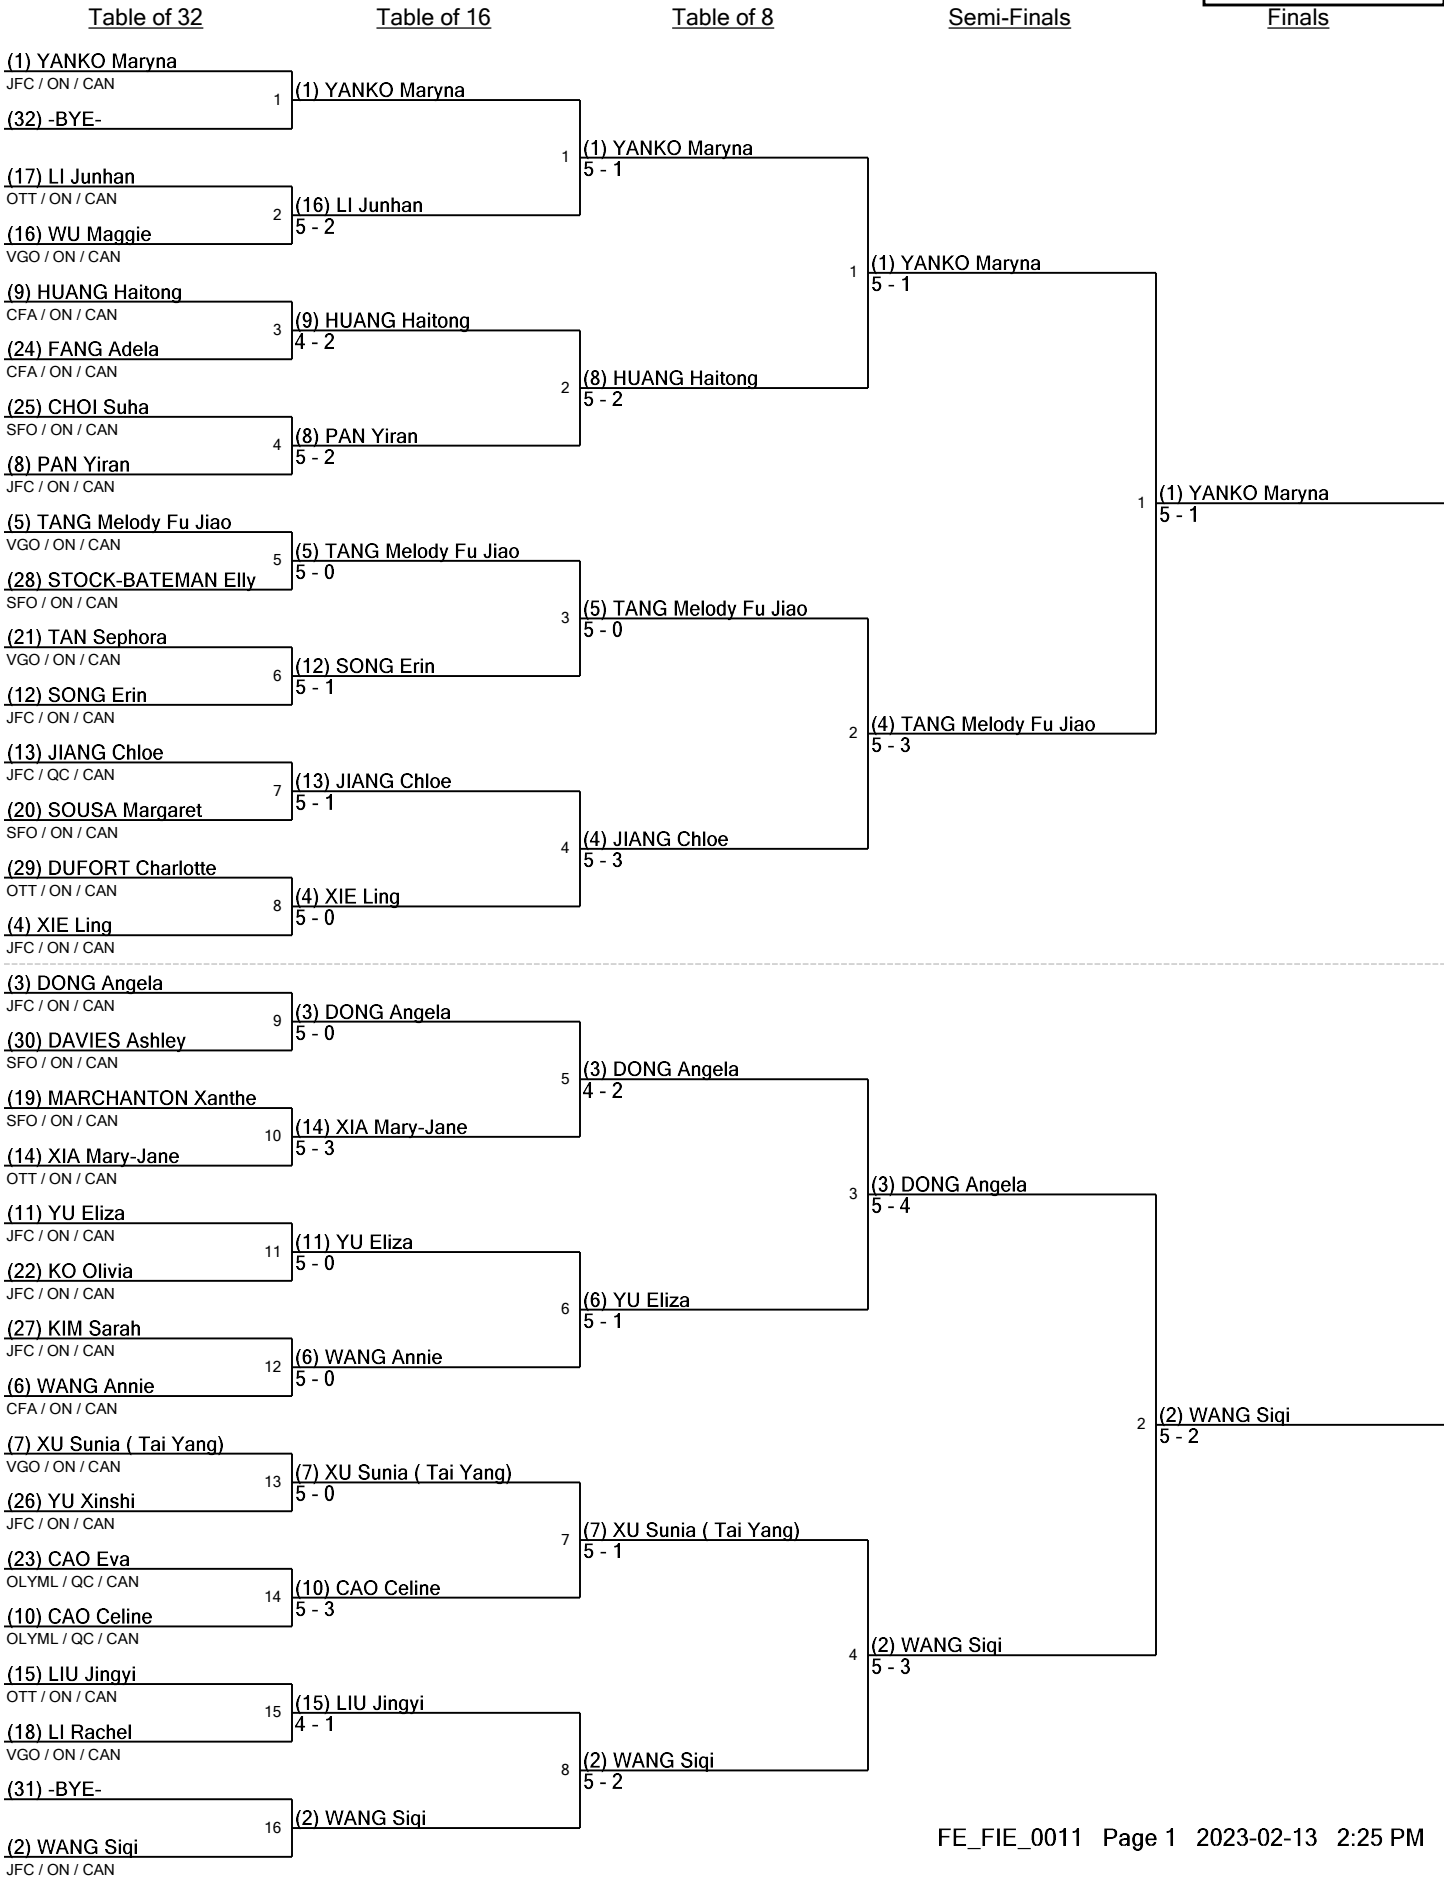

www.FencingTime.com

U-15 Women's Foil Seeding for Round #2 - DE

U15WF

Tournament: 2022/2023 OFA Foil Circuit Youth #3, Junior #2, Vet #3
Date: February 11, 2023 - 2:00 PM
FIE Document: FE_FIE_0008

Seed	Name	Club	Division	Country	V	V/M	TS	TR	Ind	Notes
1	YANKO Maryna	JFC	ON	CAN	6	1.00	30	7	+23	Advanced
2T	DONG Angela	JFC	ON	CAN	5	1.00	25	5	+20	Advanced
2T	WANG Siqu	JFC	ON	CAN	5	1.00	25	5	+20	Advanced
4	XIE Ling	JFC	ON	CAN	4	1.00	20	4	+16	Advanced
5	TANG Melody Fu Jiao	VGO	ON	CAN	5	0.83	28	7	+21	Advanced
6	WANG Annie	CFA	ON	CAN	4	0.80	22	10	+12	Advanced
7	XU Sunia (Tai Yang)	VGO	ON	CAN	4	0.80	18	11	+7	Advanced
8	PAN Yiran	JFC	ON	CAN	4	0.80	16	11	+5	Advanced
9	HUANG Haitong	CFA	ON	CAN	3	0.75	16	8	+8	Advanced
10	CAO Celine	OLYML	QC	CAN	4	0.67	24	12	+12	Advanced
11	YU Eliza	JFC	ON	CAN	3	0.60	20	8	+12	Advanced
12	SONG Erin	JFC	ON	CAN	3	0.60	22	11	+11	Advanced
13	JIANG Chloe	JFC	QC	CAN	3	0.60	18	12	+6	Advanced
14	XIA Mary-Jane	OTT	ON	CAN	3	0.60	21	16	+5	Advanced
15	LIU Jingyi	OTT	ON	CAN	3	0.60	17	15	+2	Advanced
16	WU Maggie	VGO	ON	CAN	3	0.60	16	16	0	Advanced
17	LI Junhan	OTT	ON	CAN	3	0.50	16	20	-4	Advanced
18	LI Rachel	VGO	ON	CAN	2	0.40	12	17	-5	Advanced
19	MARCHANTON Xanthe	SFO	ON	CAN	2	0.33	15	26	-11	Advanced
20	SOUSA Margaret	SFO	ON	CAN	1	0.25	9	16	-7	Advanced
21	TAN Sephora	VGO	ON	CAN	1	0.25	8	15	-7	Advanced
22	KO Olivia	JFC	ON	CAN	1	0.25	8	18	-10	Advanced
23	CAO Eva	OLYML	QC	CAN	1	0.20	14	18	-4	Advanced
24	FANG Adela	CFA	ON	CAN	1	0.20	11	17	-6	Advanced
25	CHOI Suha	SFO	ON	CAN	1	0.20	7	20	-13	Advanced
26	YU Xinshi	JFC	ON	CAN	1	0.17	10	29	-19	Advanced
27	KIM Sarah	JFC	ON	CAN	0	0.00	8	30	-22	Advanced
28	STOCK-BATEMAN Elly	SFO	ON	CAN	0	0.00	3	25	-22	Advanced
29T	DUFORT Charlotte	OTT	ON	CAN	0	0.00	0	25	-25	Advanced
29T	DAVIES Ashley	SFO	ON	CAN	0	0.00	0	25	-25	Advanced
DNF	SAKALLA Serene	OTT	ON	CAN						Withdrew