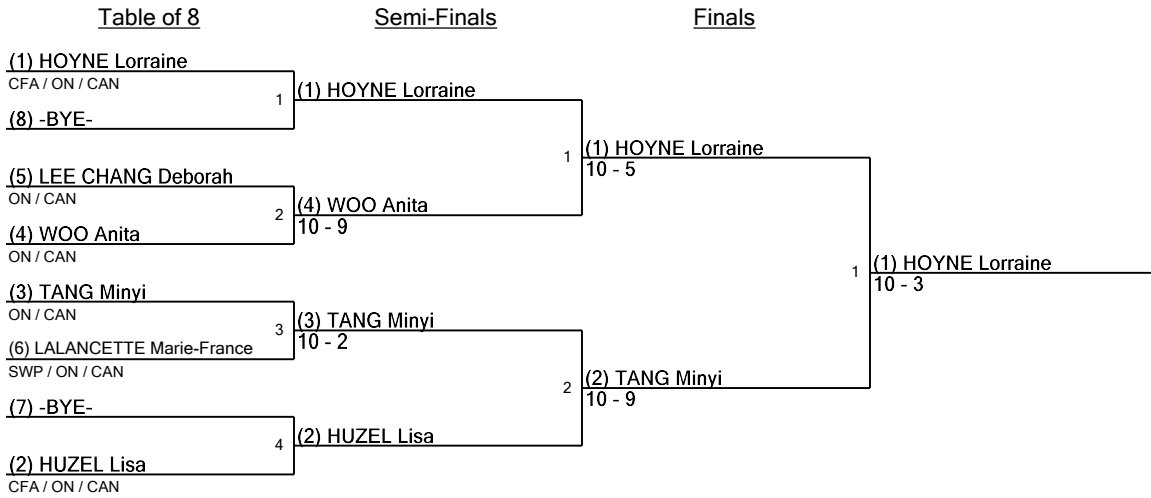

www.FencingTime.com

Veteran Women's Epee Seeding for Round #2 - DE

Tournament: Epee OFA Circuit Youth #3, Junior #2, Veteran #3
Date: February 12, 2023 - 1:00 PM
FIE Document: FE_FIE_0008

Seed	Name	Club	Region	Country	V	V/M	HS	HR	Ind	Notes
1	HOYNE Lorraine	CFA	ON	CAN	4	0.80	24	8	+16	Advanced
2	HUZEL Lisa	CFA	ON	CAN	4	0.80	22	13	+9	Advanced
3	TANG Minyi		ON	CAN	3	0.60	19	17	+2	Advanced
4	WOO Anita		ON	CAN	2	0.40	17	19	-2	Advanced
5	LEE CHANG Deborah		ON	CAN	2	0.40	15	20	-5	Advanced
6	LALANCETTE Marie-France	SWP	ON	CAN	0	0.00	5	25	-20	Advanced

Veteran Women's Epee - Round #2 - DE (Table of 8)

www.FencingTime.com

Veteran Women's Epee

Final Ranking

Tournament: Epee OFA Circuit Youth #3, Junior #2, Veteran #3

Date: February 12, 2023 - 1:00 PM

FIE Document: FE_FIE_0012