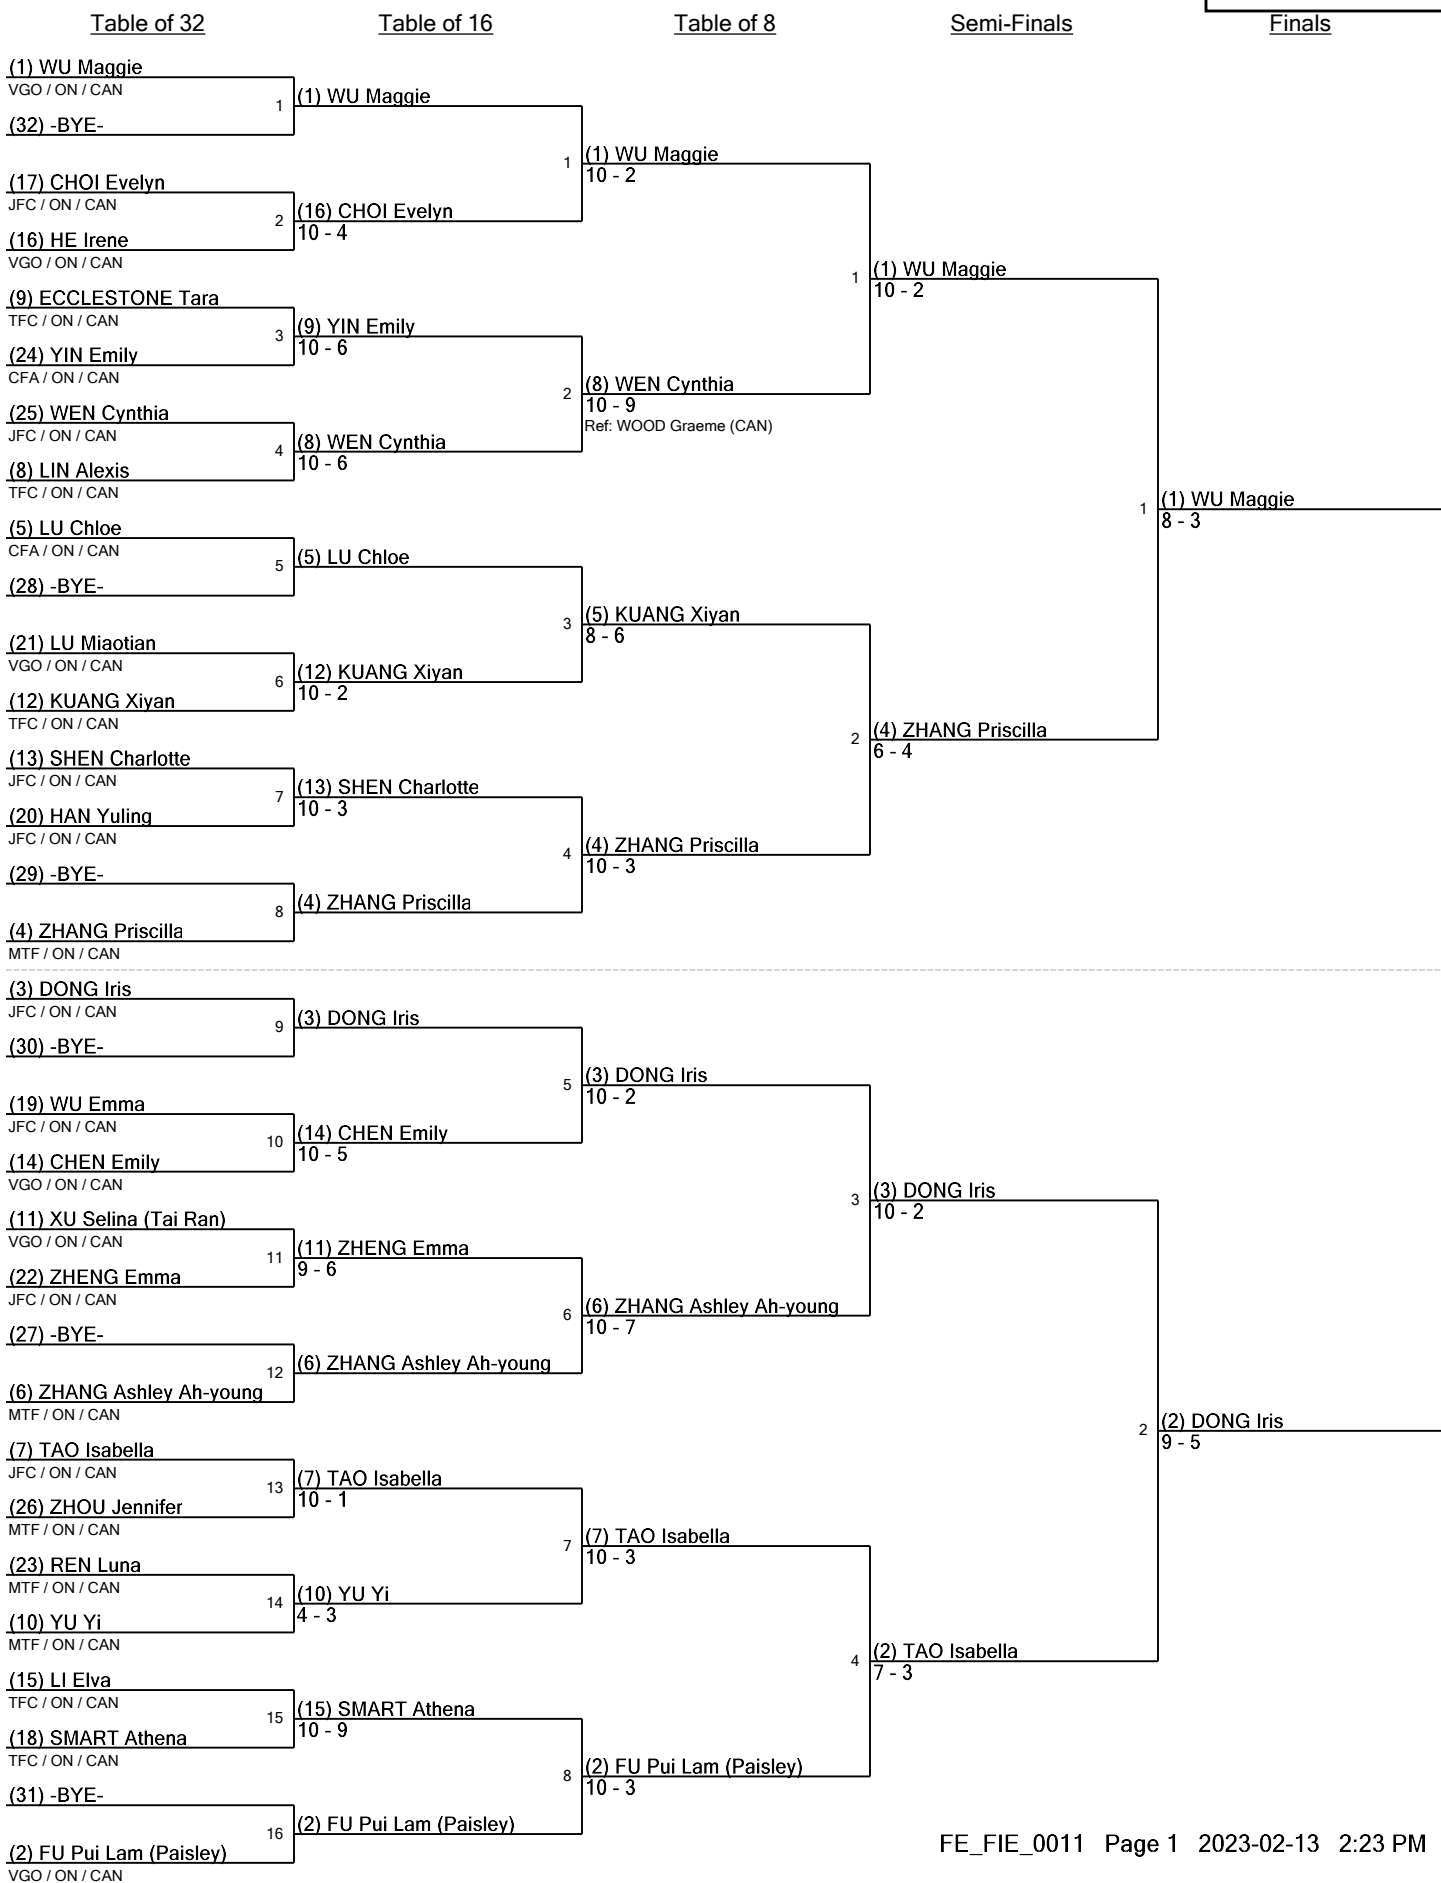

www.FencingTime.com

Y-11 Women's Foil Seeding for Round #2 - DE

Y11WF

Tournament: 2022/2023 OFA Foil Circuit Youth #3, Junior #2, Vet #3
Date: February 11, 2023 - 11:30 AM
FIE Document: FE_FIE_0008

Seed	Name	Club	Division	Country	V	V/M	TS	TR	Ind	Notes
1	WU Maggie	VGO	ON	CAN	6	1.00	30	8	+22	Advanced
2	FU Pui Lam (Paisley)	VGO	ON	CAN	6	1.00	29	9	+20	Advanced
3	DONG Iris	JFC	ON	CAN	5	1.00	25	7	+18	Advanced
4	ZHANG Priscilla	MTF	ON	CAN	5	0.83	28	14	+14	Advanced
5	LU Chloe	CFA	ON	CAN	4	0.80	24	10	+14	Advanced
6	ZHANG Ashley Ah-young	MTF	ON	CAN	4	0.80	22	13	+9	Advanced
7	TAO Isabella	JFC	ON	CAN	4	0.80	21	13	+8	Advanced
8	LIN Alexis	TFC	ON	CAN	4	0.67	23	17	+6	Advanced
9	ECCLESTONE Tara	TFC	ON	CAN	4	0.67	21	21	0	Advanced
10	YU Yi	MTF	ON	CAN	3	0.50	21	19	+2	Advanced
11	XU Selina (Tai Ran)	VGO	ON	CAN	3	0.50	21	22	-1	Advanced
12	KUANG Xiyan	TFC	ON	CAN	2	0.40	18	18	0	Advanced
13	SHEN Charlotte	JFC	ON	CAN	2	0.40	18	20	-2	Advanced
14	CHEN Emily	VGO	ON	CAN	2	0.40	16	19	-3	Advanced
15	LI Elva	TFC	ON	CAN	2	0.40	15	22	-7	Advanced
16	HE Irene	VGO	ON	CAN	2	0.40	14	22	-8	Advanced
17	CHOI Evelyn	JFC	ON	CAN	2	0.33	20	21	-1	Advanced
18	SMART Athena	TFC	ON	CAN	2	0.33	19	25	-6	Advanced
19	WU Emma	JFC	ON	CAN	2	0.33	19	26	-7	Advanced
20	HAN Yuling	JFC	ON	CAN	2	0.33	17	24	-7	Advanced
21	LU Miaotian	VGO	ON	CAN	2	0.33	18	26	-8	Advanced
22	ZHENG Emma	JFC	ON	CAN	1	0.20	18	24	-6	Advanced
23	REN Luna	MTF	ON	CAN	1	0.20	11	18	-7	Advanced
24	YIN Emily	CFA	ON	CAN	1	0.20	8	24	-16	Advanced
25	WEN Cynthia	JFC	ON	CAN	1	0.17	16	27	-11	Advanced
26	ZHOU Jennifer	MTF	ON	CAN	0	0.00	7	30	-23	Advanced