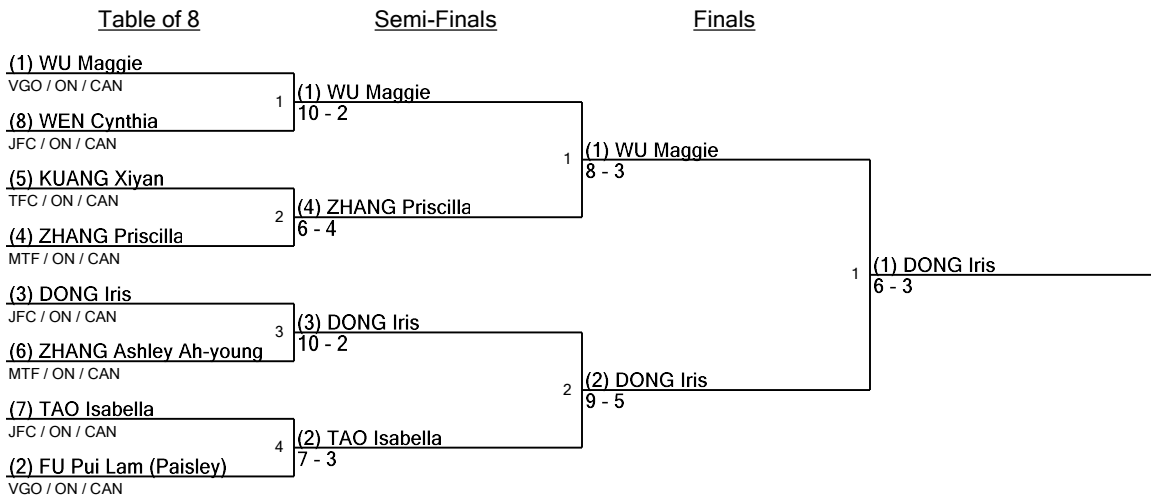

www.FencingTime.com

Y-11 Women's Foil Seeding for Round #2 - DE

Y11WF

Tournament: 2022/2023 OFA Foil Circuit Youth #3, Junior #2, Vet #3
Date: February 11, 2023 - 11:30 AM
FIE Document: FE_FIE_0008

Seed	Name	Club	Division	Country	V	V/M	TS	TR	Ind	Notes
1	WU Maggie	VGO	ON	CAN	6	1.00	30	8	+22	Advanced
2	FU Pui Lam (Paisley)	VGO	ON	CAN	6	1.00	29	9	+20	Advanced
3	DONG Iris	JFC	ON	CAN	5	1.00	25	7	+18	Advanced
4	ZHANG Priscilla	MTF	ON	CAN	5	0.83	28	14	+14	Advanced
5	LU Chloe	CFA	ON	CAN	4	0.80	24	10	+14	Advanced
6	ZHANG Ashley Ah-young	MTF	ON	CAN	4	0.80	22	13	+9	Advanced
7	TAO Isabella	JFC	ON	CAN	4	0.80	21	13	+8	Advanced
8	LIN Alexis	TFC	ON	CAN	4	0.67	23	17	+6	Advanced
9	ECCLESTONE Tara	TFC	ON	CAN	4	0.67	21	21	0	Advanced
10	YU Yi	MTF	ON	CAN	3	0.50	21	19	+2	Advanced
11	XU Selina (Tai Ran)	VGO	ON	CAN	3	0.50	21	22	-1	Advanced
12	KUANG Xiyan	TFC	ON	CAN	2	0.40	18	18	0	Advanced
13	SHEN Charlotte	JFC	ON	CAN	2	0.40	18	20	-2	Advanced
14	CHEN Emily	VGO	ON	CAN	2	0.40	16	19	-3	Advanced
15	LI Elva	TFC	ON	CAN	2	0.40	15	22	-7	Advanced
16	HE Irene	VGO	ON	CAN	2	0.40	14	22	-8	Advanced
17	CHOI Evelyn	JFC	ON	CAN	2	0.33	20	21	-1	Advanced
18	SMART Athena	TFC	ON	CAN	2	0.33	19	25	-6	Advanced
19	WU Emma	JFC	ON	CAN	2	0.33	19	26	-7	Advanced
20	HAN Yuling	JFC	ON	CAN	2	0.33	17	24	-7	Advanced
21	LU Miaotian	VGO	ON	CAN	2	0.33	18	26	-8	Advanced
22	ZHENG Emma	JFC	ON	CAN	1	0.20	18	24	-6	Advanced
23	REN Luna	MTF	ON	CAN	1	0.20	11	18	-7	Advanced
24	YIN Emily	CFA	ON	CAN	1	0.20	8	24	-16	Advanced
25	WEN Cynthia	JFC	ON	CAN	1	0.17	16	27	-11	Advanced
26	ZHOU Jennifer	MTF	ON	CAN	0	0.00	7	30	-23	Advanced